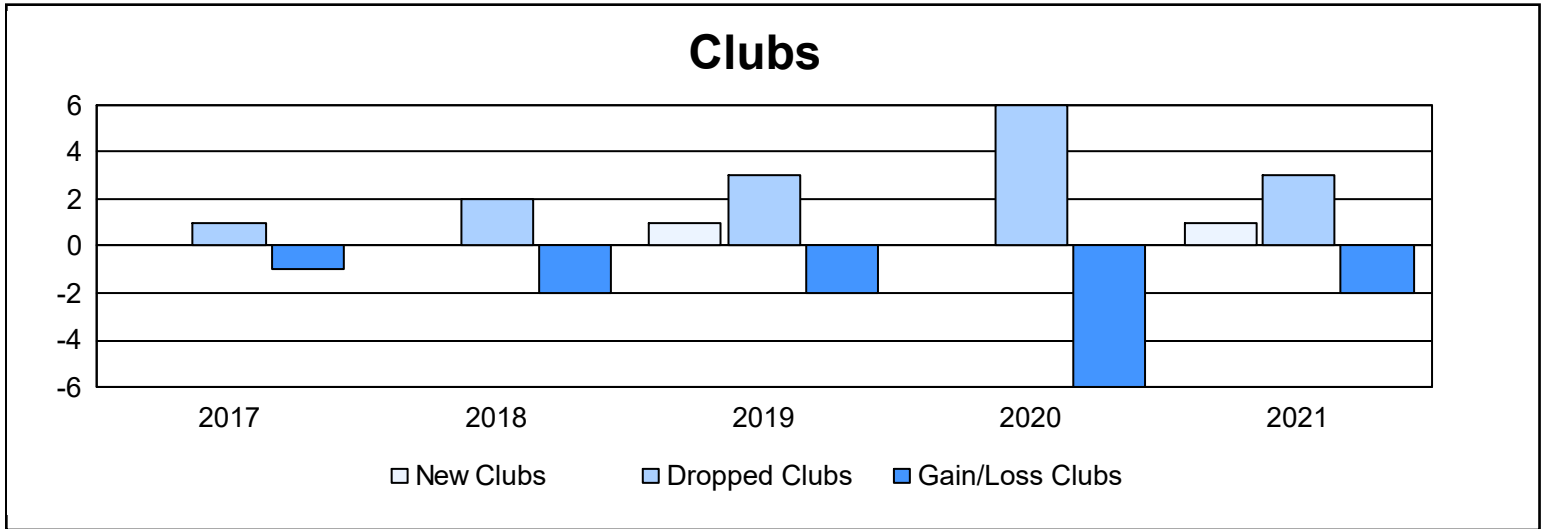

Year	New Clubs	Dropped Clubs	Gain/ Loss Clubs	New Members	Charter Members	Reinstate Members	Transfer Members	Total Member Added	Total Members Dropped	Gain/ Loss Members
2016-2017	0	1	-1	208	6	1	5	220	187	33
2017-2018	0	2	-2	134	2	3	12	151	159	-8
2018-2019	1	3	-2	84	28	1	4	117	121	-4
2019-2020	0	6	-6	43	5	29	4	81	223	-142
2020-2021	1	3	-2	33	21	15	6	75	115	-40
Average	0	3	-3	100	12	10	6	129	161	-32

Membership Composition June 2021 Cumulative

Gender Composition June 2021 Cumulative