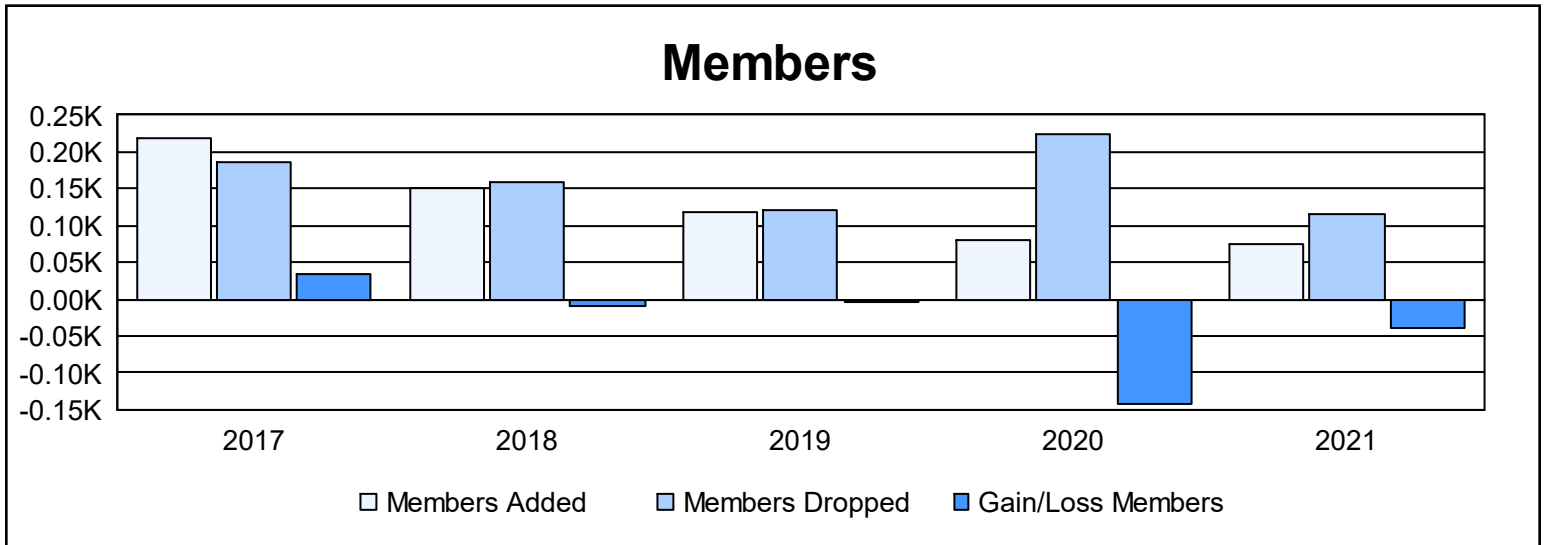

Year	New Clubs	Dropped Clubs	Gain/ Loss Clubs	New Members	Charter Members	Reinstate Members	Transfer Members	Total Member Added	Total Members Dropped	Gain/ Loss Members
2016-2017	0	1	-1	208	6	1	5	220	187	33
2017-2018	0	2	-2	134	2	3	12	151	159	-8
2018-2019	1	3	-2	84	28	1	4	117	121	-4
2019-2020	0	6	-6	43	5	29	4	81	223	-142
2020-2021	1	3	-2	33	21	15	6	75	115	-40
Average	0	3	-3	100	12	10	6	129	161	-32

Membership Composition June 2021 Cumulative

Gender Composition June 2021 Cumulative