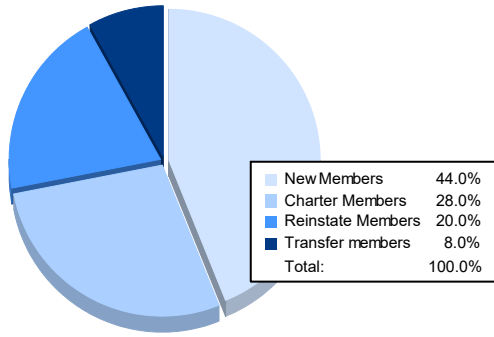

Year	New Clubs	Dropped Clubs	Gain/ Loss Clubs	New Members	Charter Members	Reinstate Members	Transfer Members	Total Member Added	Total Members Dropped	Gain/ Loss Members
2016-2017	0	1	-1	208	6	1	5	220	187	33
2017-2018	0	2	-2	134	2	3	12	151	159	-8
2018-2019	1	3	-2	84	28	1	4	117	121	-4
2019-2020	0	6	-6	43	5	29	4	81	223	-142
2020-2021	1	3	-2	33	21	15	6	75	115	-40
Average	0	3	-3	100	12	10	6	129	161	-32

Membership Composition June 2021 Cumulative

Gender Composition June 2021 Cumulative